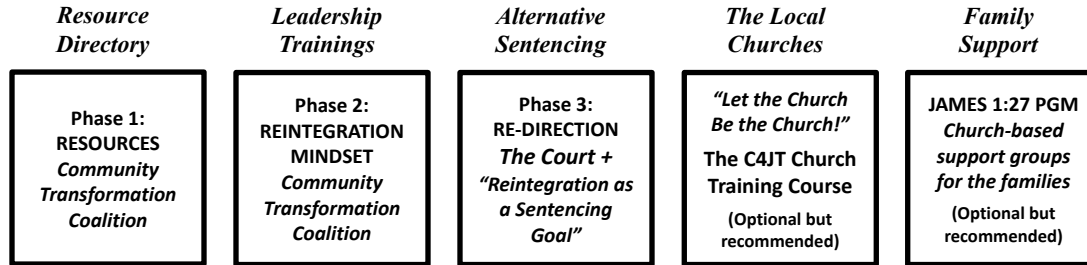

ROADMAP TO TRANSFORMATIVE JUSTICE

CENTER FOR JAIL TRANSFORMATION

IN THE COMMUNITY

60-90 Day Timeframe

IN THE JAIL

IN THE COMMUNITY

IN THE FAMILY

IN THE CHURCH