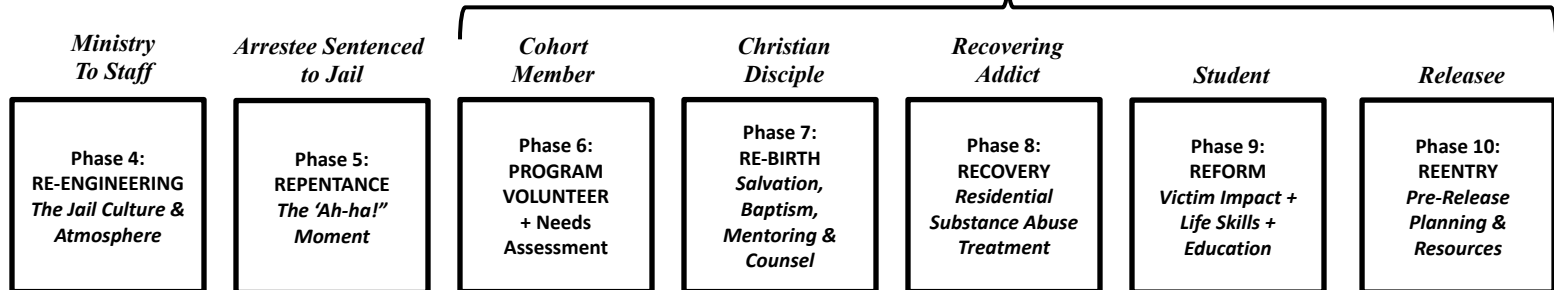

ROADMAP TO TRANSFORMATIVE JUSTICE

CENTER FOR JAIL TRANSFORMATION

IN THE COMMUNITY

60-90 Day Timeframe

IN THE JAIL

IN THE COMMUNITY

IN THE FAMILY

IN THE CHURCH