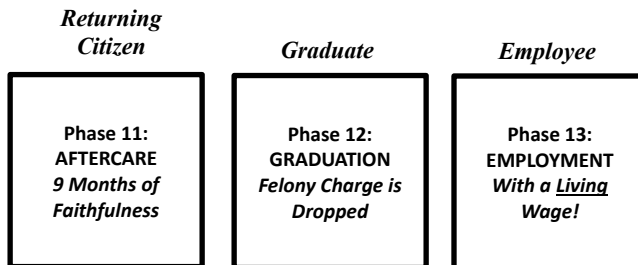

ROADMAP TO TRANSFORMATIVE JUSTICE

CENTER FOR JAIL TRANSFORMATION

IN THE COMMUNITY

60-90 Day Timeframe

IN THE JAIL

IN THE COMMUNITY

IN THE FAMILY

IN THE CHURCH